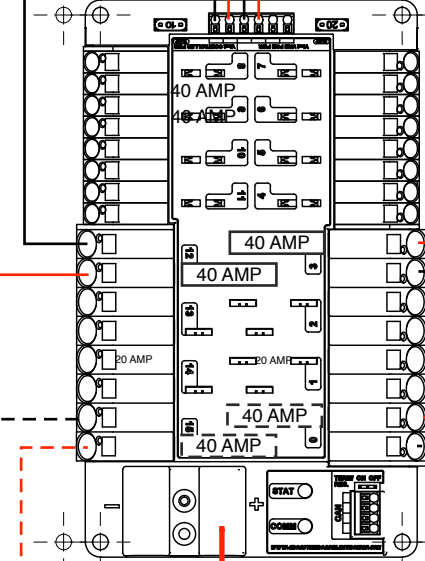

**KoP Chassis
Hands-On Workshop
EngiNERDs**

www.team2337.com

Clinton Bolinger
cbolinger@gmail.com
810.394.3273

Ethernet

Supplied Cord

PWM Cable

PWM Cable

12" - 18 AWG

7" - 18 AWG

9" - 12 AWG

9" - 12 AWG

11" - 6 AWG